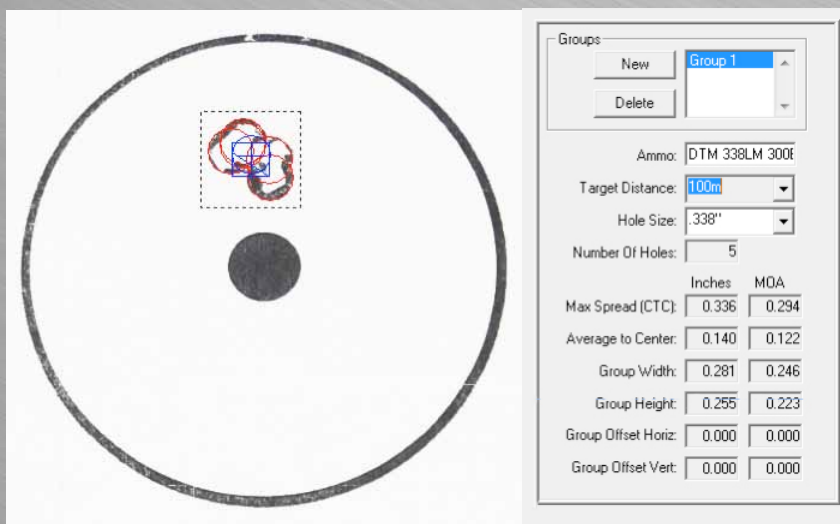

DTM .338 Lapua Magnum Accuracy at 100 Meters

The .338 Lapua Magnum is the premier cartridge for extended distance engagements up to and beyond 1500 meters. This cartridge holds the current world record for the longest distance sniper kill of 2707 yards (2475m). The .338LM maintains excellent kinetic energy and a trajectory rivaling the mighty .50 BMG but without the BMG's big size and heavy weight. .338LM rifles typically weigh a few pounds more than .308 Win rifle systems and are only a few inches longer.